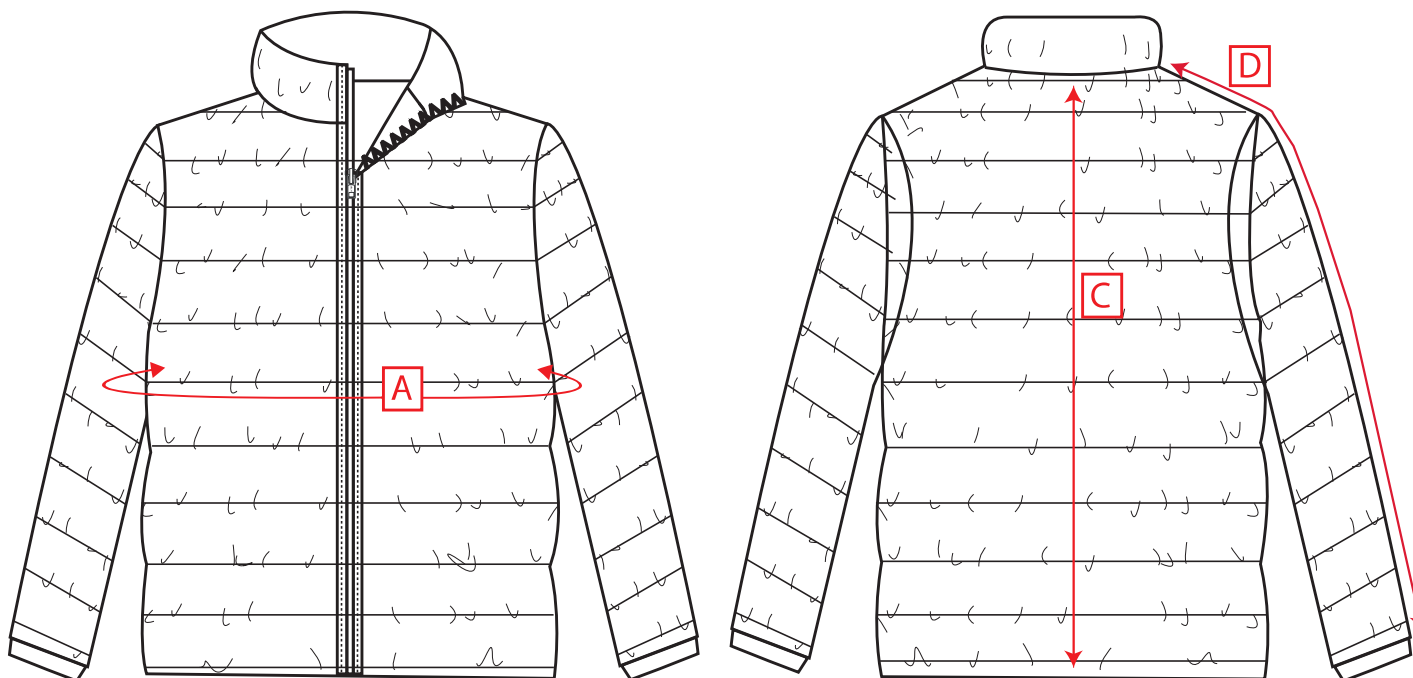

STYLE NO: S546	DESCRIPTION: Ultrasonic Tunnel Jacket
----------------	---------------------------------------

	Code	S	M	L	XL	2XL	3XL
To Fit Chest		92-96	100-104	108-112	116-124	128-132	136-140
Chest	A	108	116	124	132	140	148
Centre Back Length	C	66	68	70	72	74	76
Sleeve Length (Neck Point to Cuff)	D	81	83	85	87	89	91