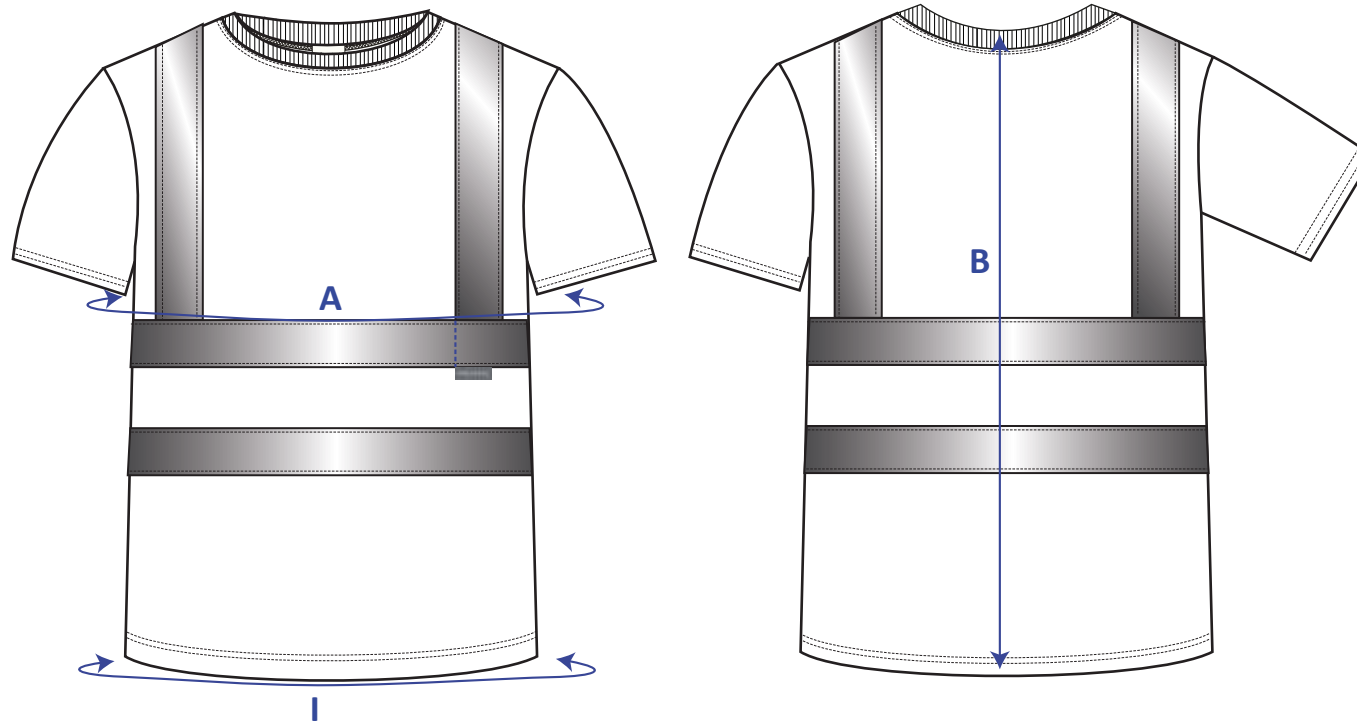

STYLE NO: S478

DESCRIPTION: **Hi-Vis Short Sleeved T-Shirt**

FABRIC: **100% Polyester**

COLOUR: **Orange, Yellow**

Measurements Are For A Fully Relaxed Fabric, In Cm's :

Code	AREA	XS	S	M	L	XL	XXL	3XL	4XL	5XL	6XL	7XL	Tol Plus
A	Chest	92	100	108	116	124	132	140	148	156	164	172	1
B	Back Length (include collar)	70	74	75	76	77	78	79	80	81	82	83	1
I	Hem Circumference	92	100	108	116	124	132	140	148	156	164	172	1